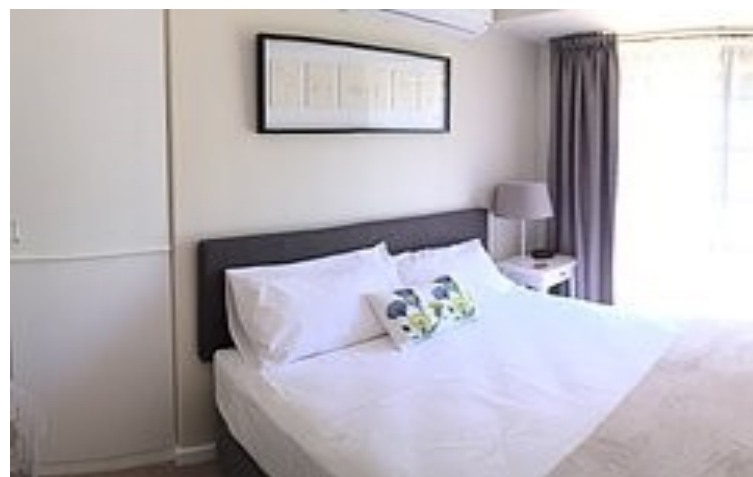

Minimum Stay

1 night

Contact Details

0412 232 143

Murdochbandb@gmail.com

<https://www.murdochstationbandb.com/>